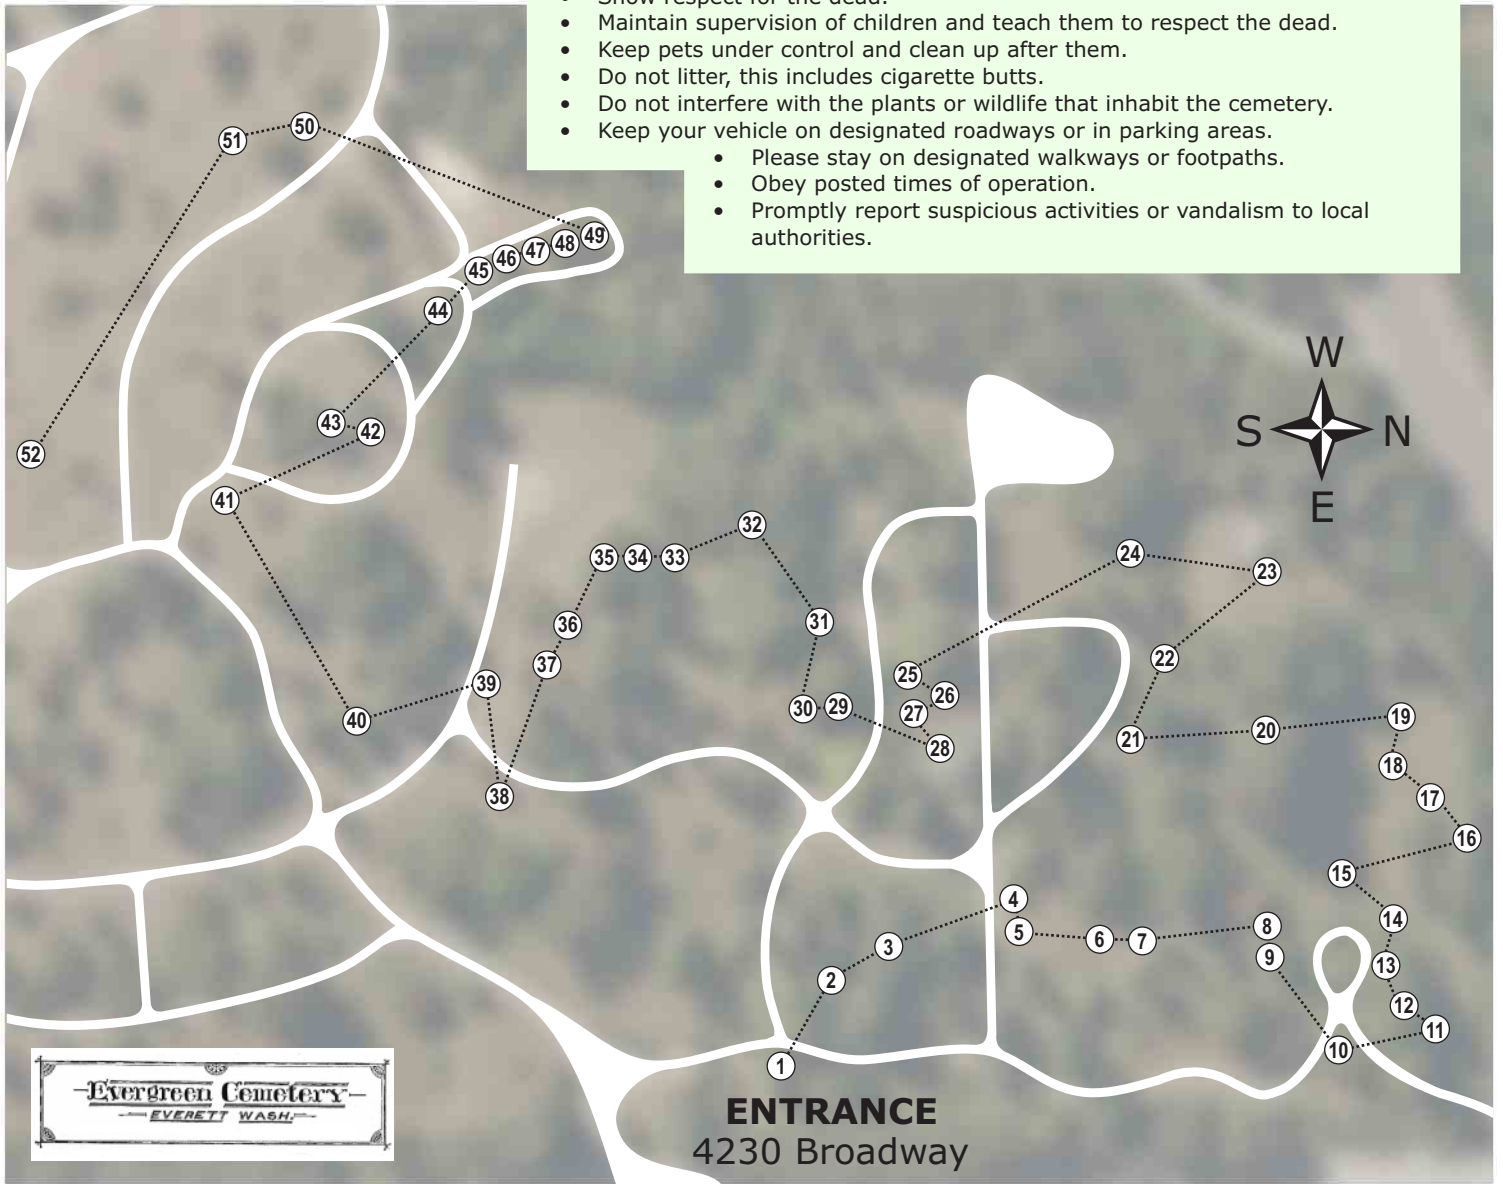

EVERGREEN CEMETERY TOUR

- | | | |
|--|------------------------------------|-------------------------------------|
| 1 Karas Murder Victims | 7 William H. Mescher | 10 Alvin J. Goldthorpe's Arm |
| 2 Western Redcedar,
Tree of Life and Death | 8 Governor Louis K. Church | 11 Lych Gate |
| 3 Benjamin F. Jarnagan | 9 City Marshal Dennis Crowe | 12 Ole Nelson |
| 4 William & Ellen McDougall Ross | | |
| 5 Eugene B. McGill | | |
| 6 John Diefenbacher | | |

CEMETERY ETIQUETTE

- Take only photos, leave only footprints.
- Do not touch memorials or artifacts. They are privately owned outdoor sculptures.
- Do not bring alcohol, firearms or entertainment items into cemeteries.
- Show respect for the dead.
- Maintain supervision of children and teach them to respect the dead.
- Keep pets under control and clean up after them.
- Do not litter, this includes cigarette butts.
- Do not interfere with the plants or wildlife that inhabit the cemetery.
- Keep your vehicle on designated roadways or in parking areas.
 - Please stay on designated walkways or footpaths.
 - Obey posted times of operation.
 - Promptly report suspicious activities or vandalism to local authorities.

EVERGREEN CEMETERY TOUR

- 13 Three Japanese Immigrants
- 14 GAR Monument
- 15 Charles Raymond
- 16 Water Closet of the Dead
- 17 Emma O. Schrader
- 18 Ezra Hatch

- 19 Peter & Rena Arensbach
- 20 Site of Stallone/Banderas filming "Assassins"
- 21 Jefferson Beard
- 22 Gunn tombstone used by Sylvester Stallone
- 23 Rucker Pyramid
- 24 Margaret Quinn
- 25 Alice McFarland Duryee
- 26 Dr. William Columbus Cox